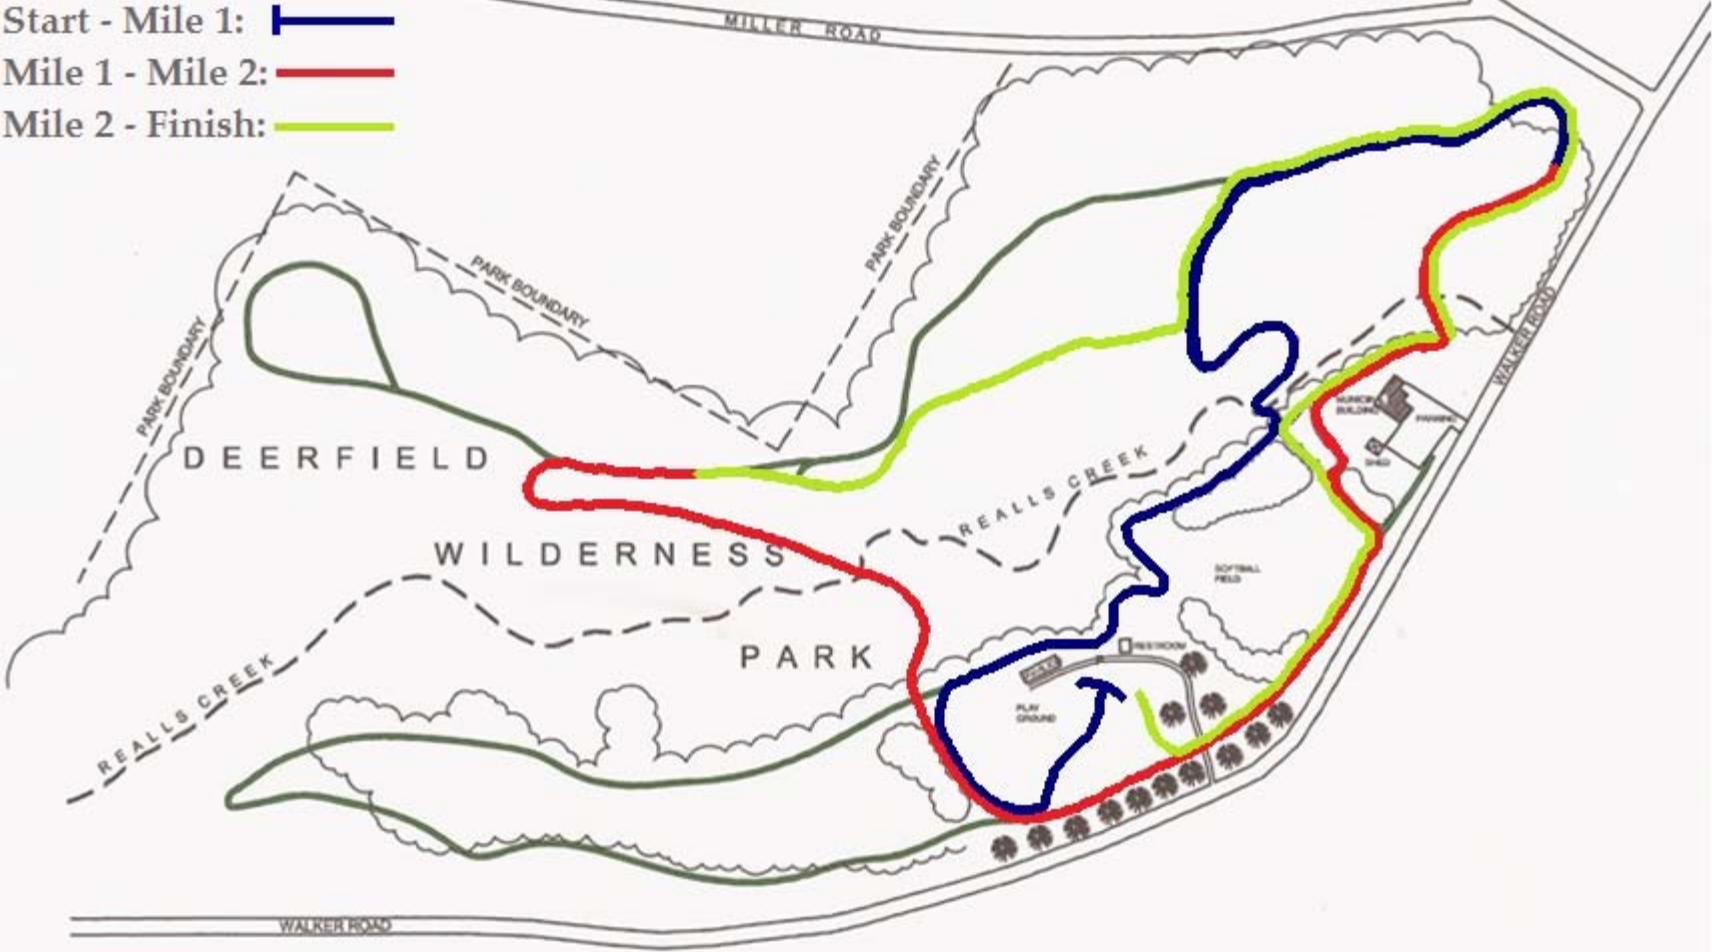

Deerfield Wilderness Park Cross Country Course
5000m (3.1 miles)

- Start - Mile 1: 
- Mile 1 - Mile 2: 
- Mile 2 - Finish: 

Deerfield Wilderness Park Cross Country Course
1.5 Miles

Start - Mile 1: 
Mile 1 - Finish: 