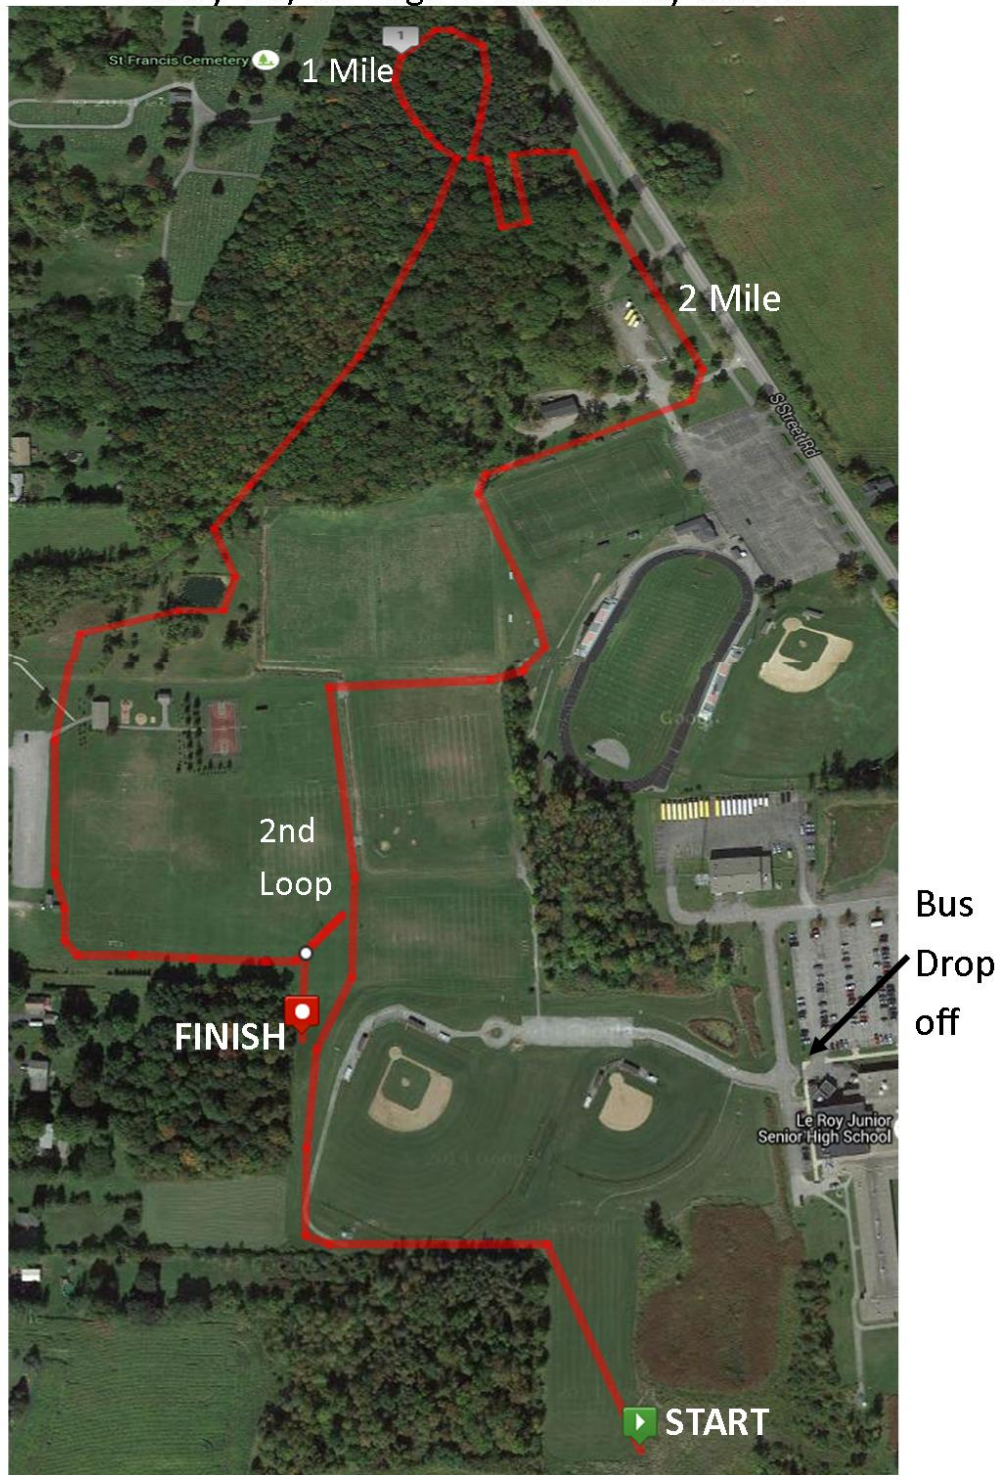

The LeRoy Cross Country Invitational  
At Hartwood Park  
Saturday September 24, 2016

- Races: 10:15- modified girls race  
10:40 – modified boys race  
11:00 – varsity girls race  
11:30 – varsity boys race
- Awards: The 5 runners on the 1<sup>st</sup>, 2<sup>nd</sup>, and 3<sup>rd</sup> place teams will receive specialized t-shirts for both varsity races. These shirts replace the traditional team trophy and allow each member of the team to take home their own piece of the trophy. Medals will be awarded to at least 1-10<sup>th</sup> overall place in all races and ribbons will be awarded after that. If we have more teams entered, we will increase the number of awards.
- Course: The varsity course is a double loop 3.1 mile course of mostly trails and playing fields. The course is flat and fast, and has been the site of the GRAA – LCAA Championships for the since 2010. The modified course runs a single loop.
- Facilities: Bathroom facilities are available at several spots along the course. Ample space is available for team tents near the start / finish lines.
- Entry Fee: Checks should be made payable to LeRoy Central School District  
  
\$125 per school (maximum) for entry in all races (\$75 for just boys or just girls)  
OR  
\$10.00 per runner for incomplete teams
- Directions: Hartwood Park is the school's athletic facilities located on South Street Rd in LeRoy. This is the location of the high school at 9300 South St. Rd in LeRoy. Busses should drop off by the Athletic Entrance, before parking at Hartwood Park.
- Contact: Email Coach Jay Laitenberger at [Jlaitenberger@leroycsd.org](mailto:Jlaitenberger@leroycsd.org) to confirm your team's interest. Roster information will be sent out later.

## LeRoy Jr. / Sr. High Cross Country Course

This map uses a satellite image from before our summer 2016 renovations. An updated map will come out as soon as the image is available.