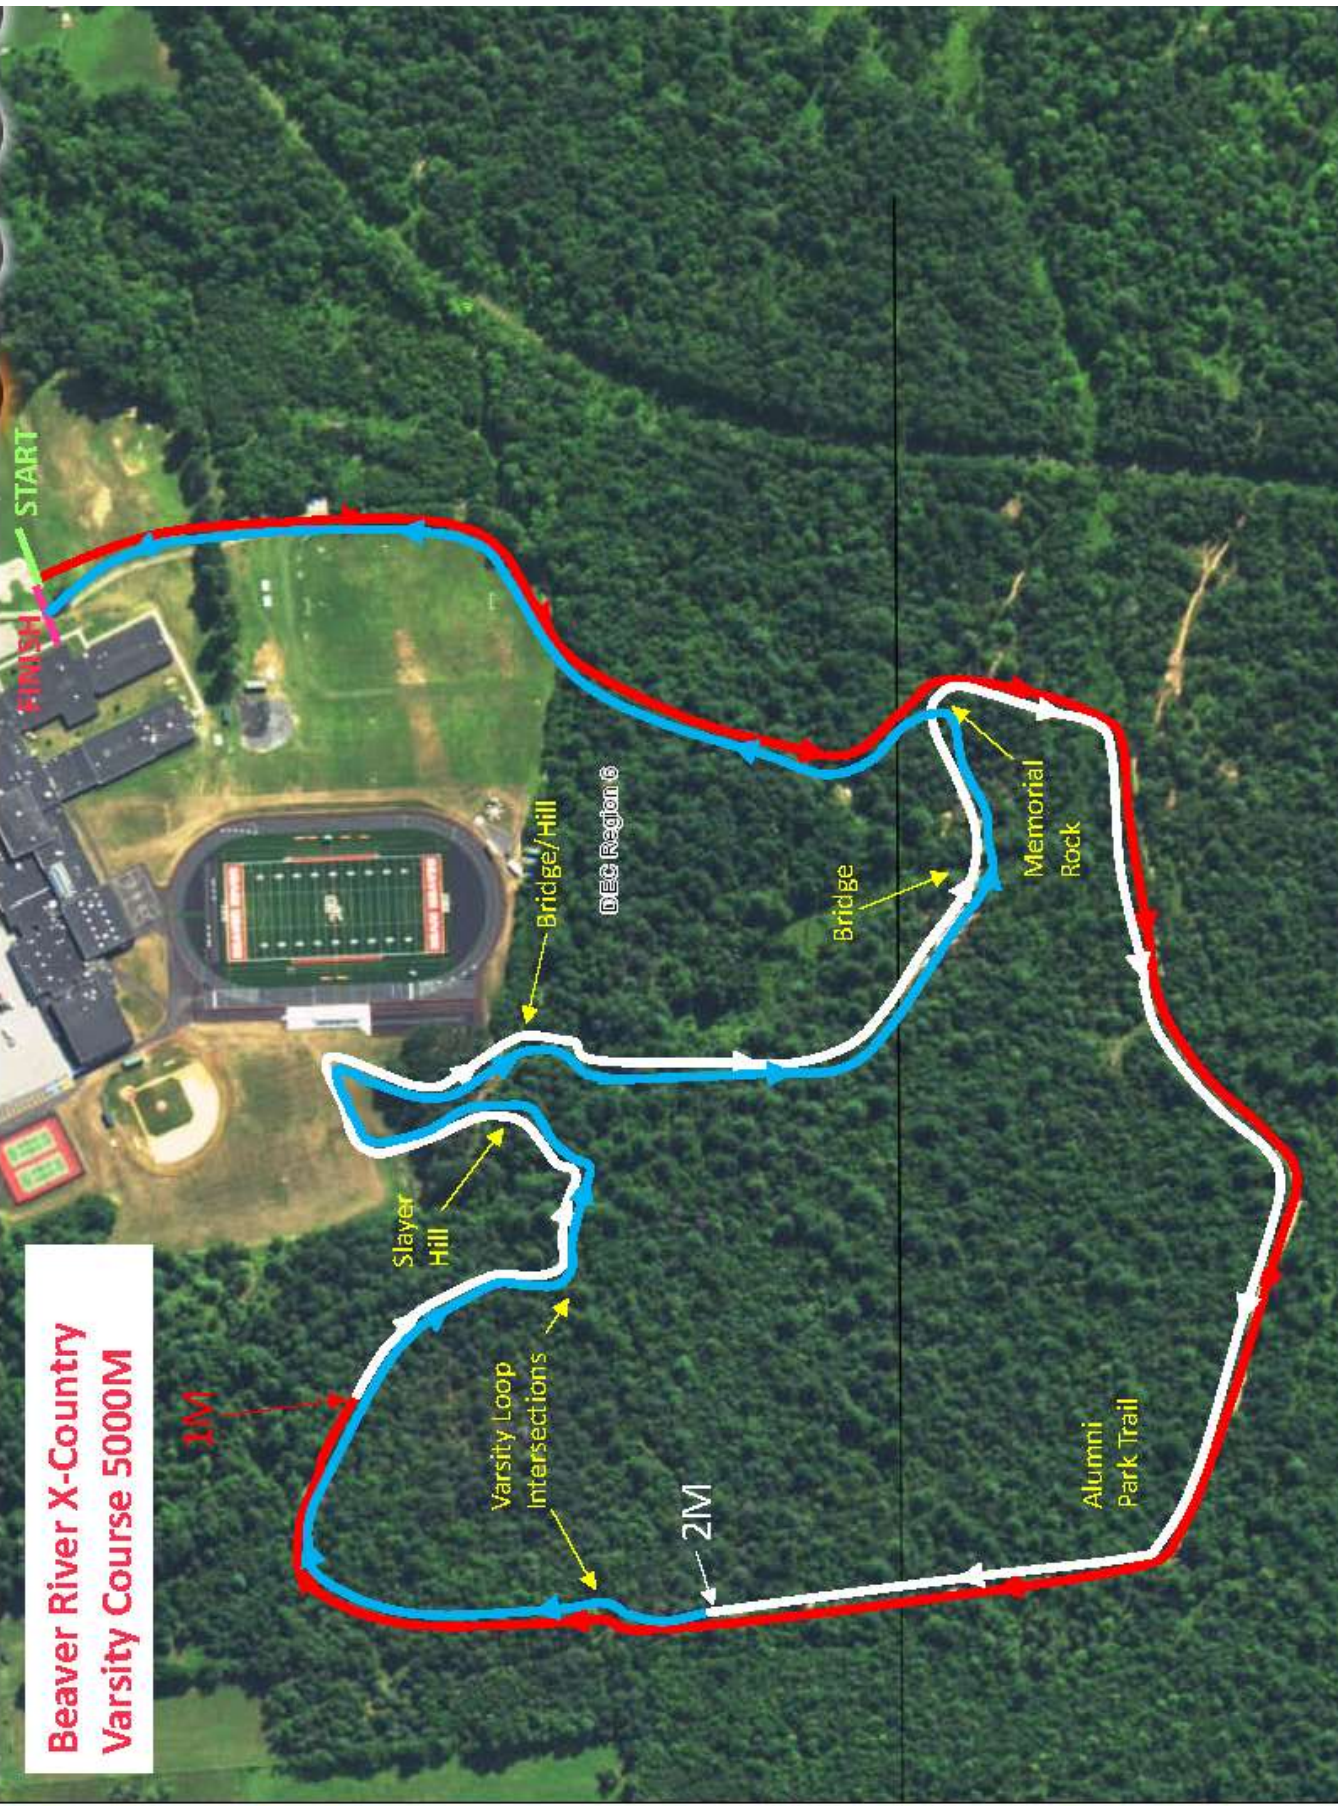

**Beaver River X-Country
Varsity Course 5000M**

FINISH
START

Slayer Hill
Bridge/Hill

DEC Region

Bridge

Memorial Rock

Alumni Park Trail

1M

2M