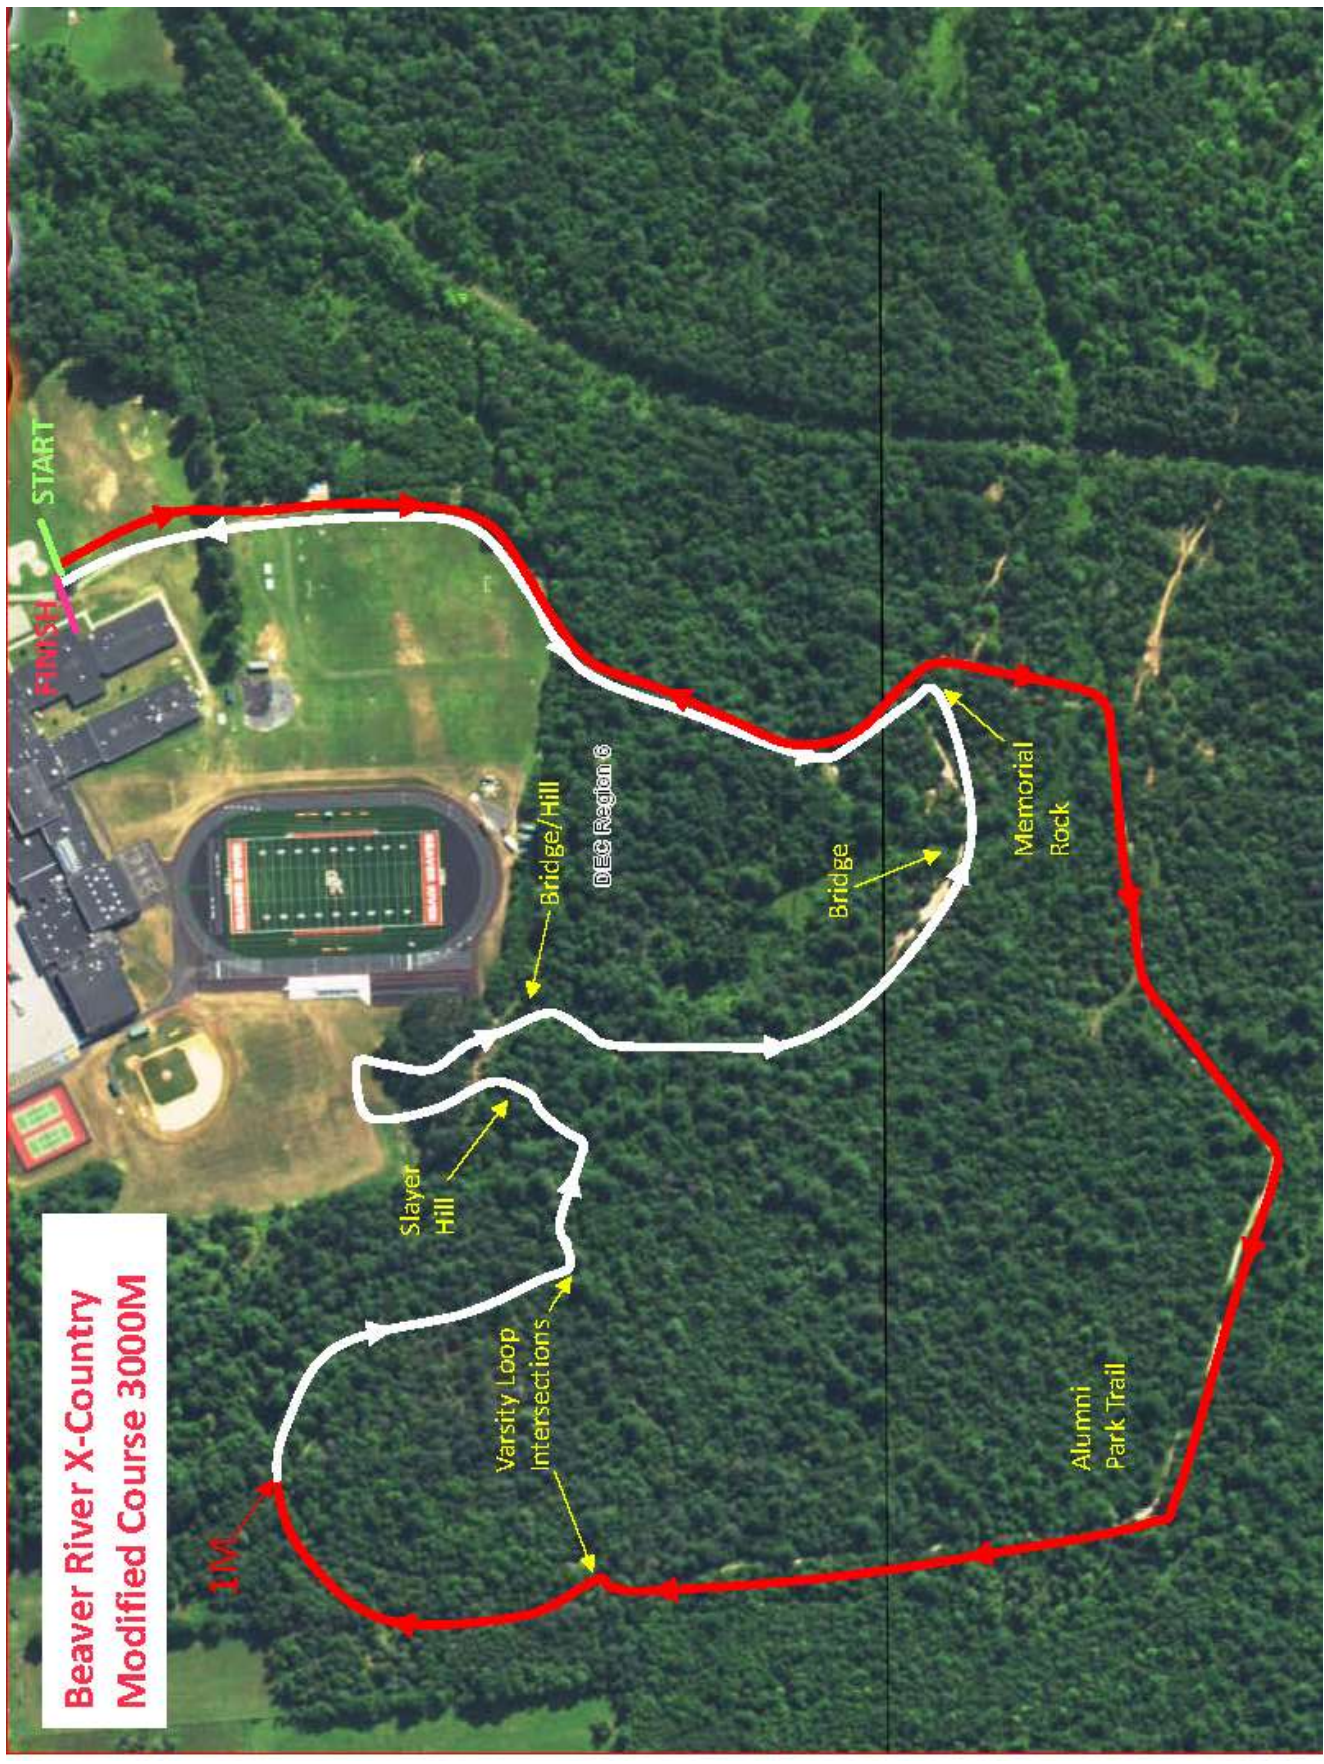

Slayer Hill
Bridge/Hill

DEC Region

Bridge

Memorial Rock

Alumni Park Trail

1M

2M

**Beaver River X-Country
Modified Course 3000M**

START

FINISH

Slayer Hill

Varsity Loop Intersections

Bridge/Hill
DEC Region 6

Bridge

Memorial Rock

Alumni Park Trail