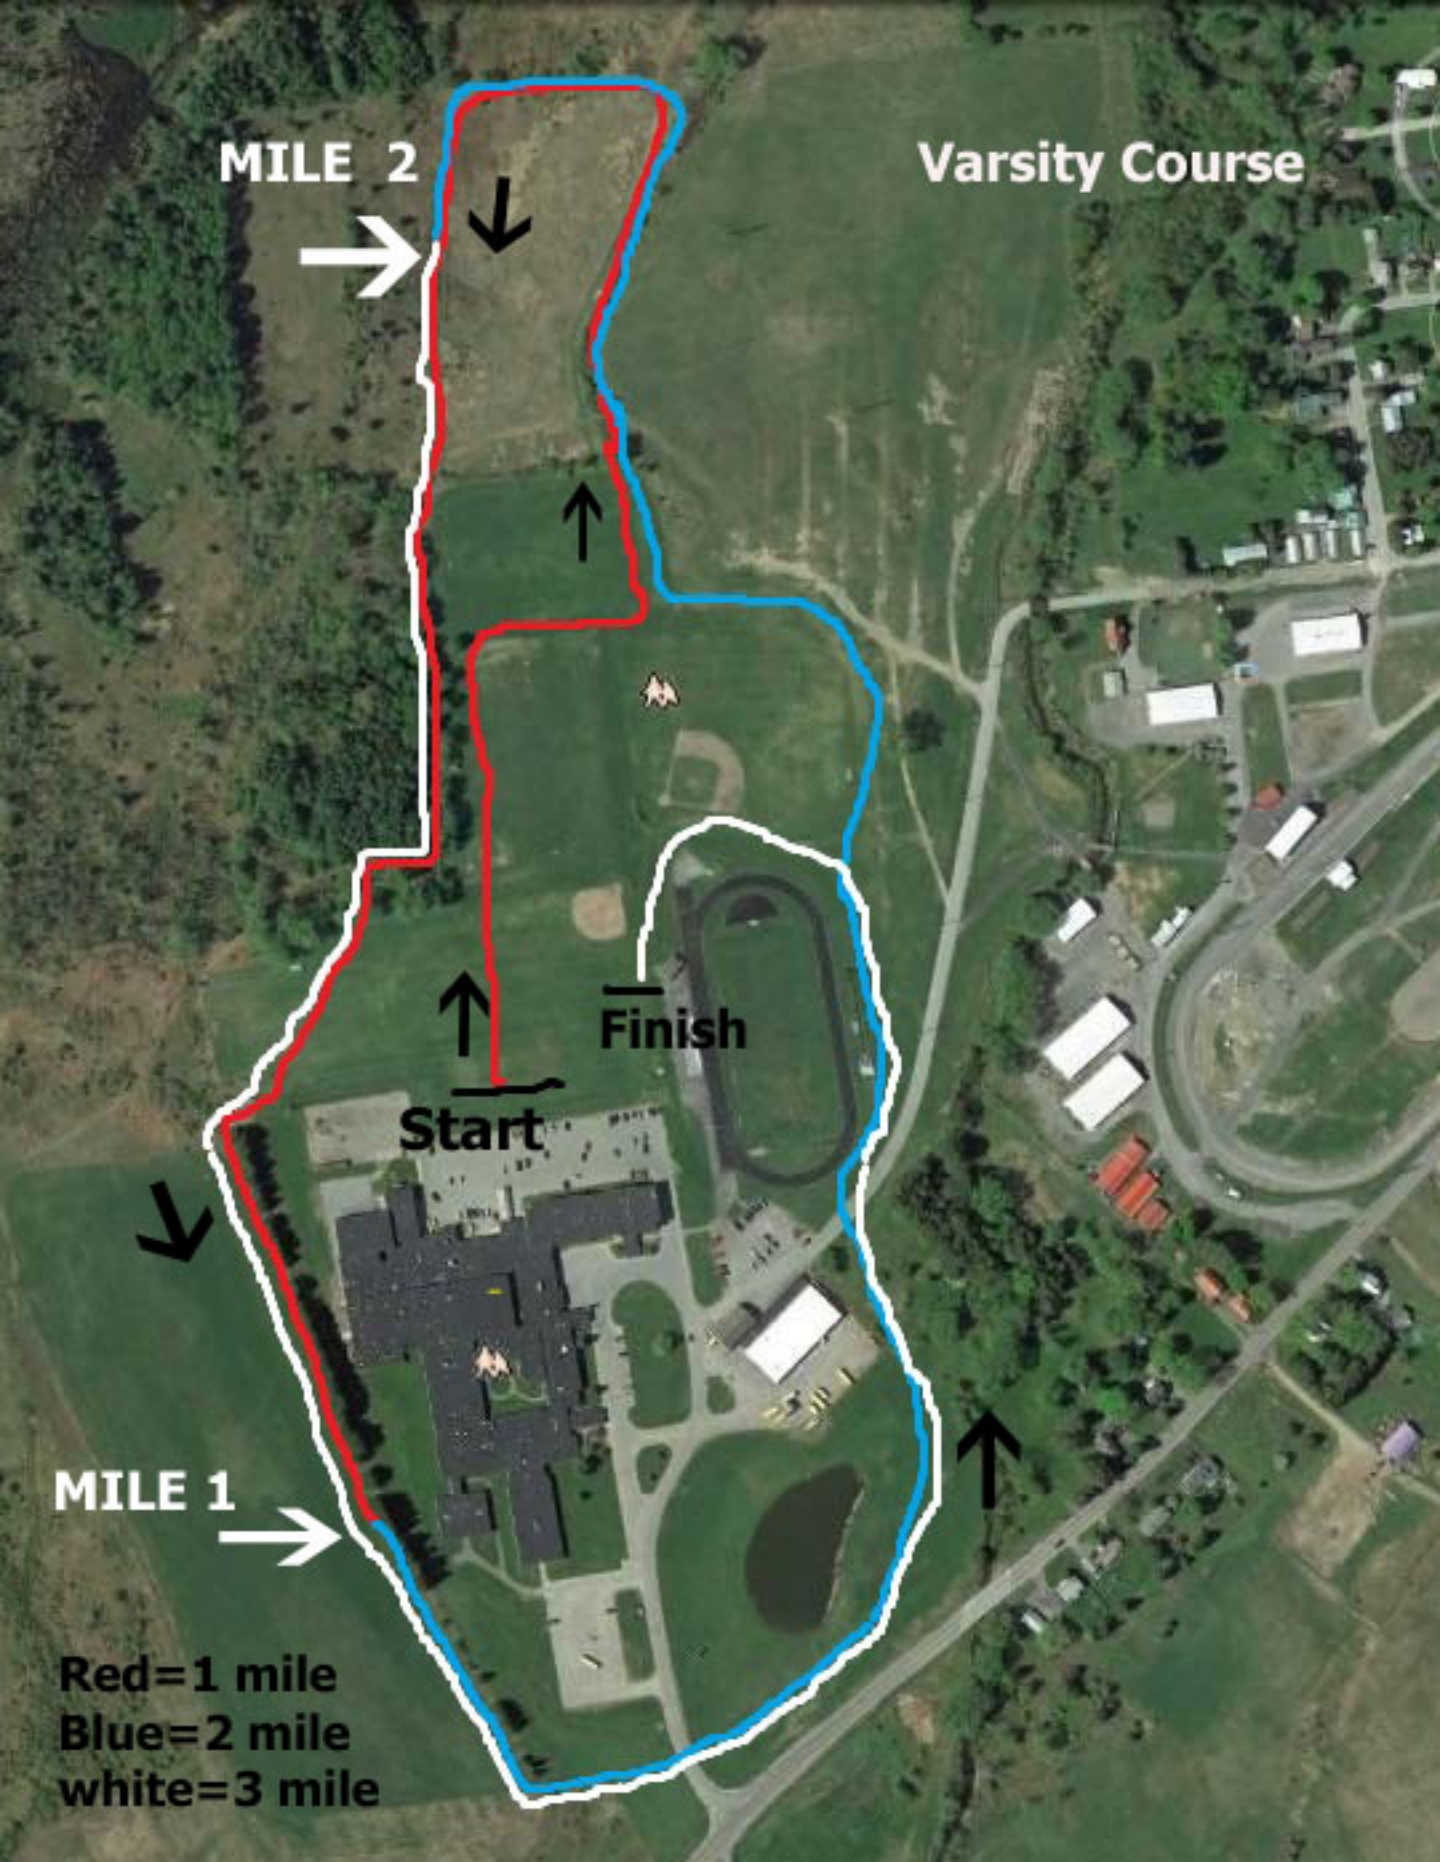

MILE 2

Varsity Course

Start

Finish

MILE 1

**Red=1 mile
Blue=2 mile
white=3 mile**

Modified Course

Start

Finish