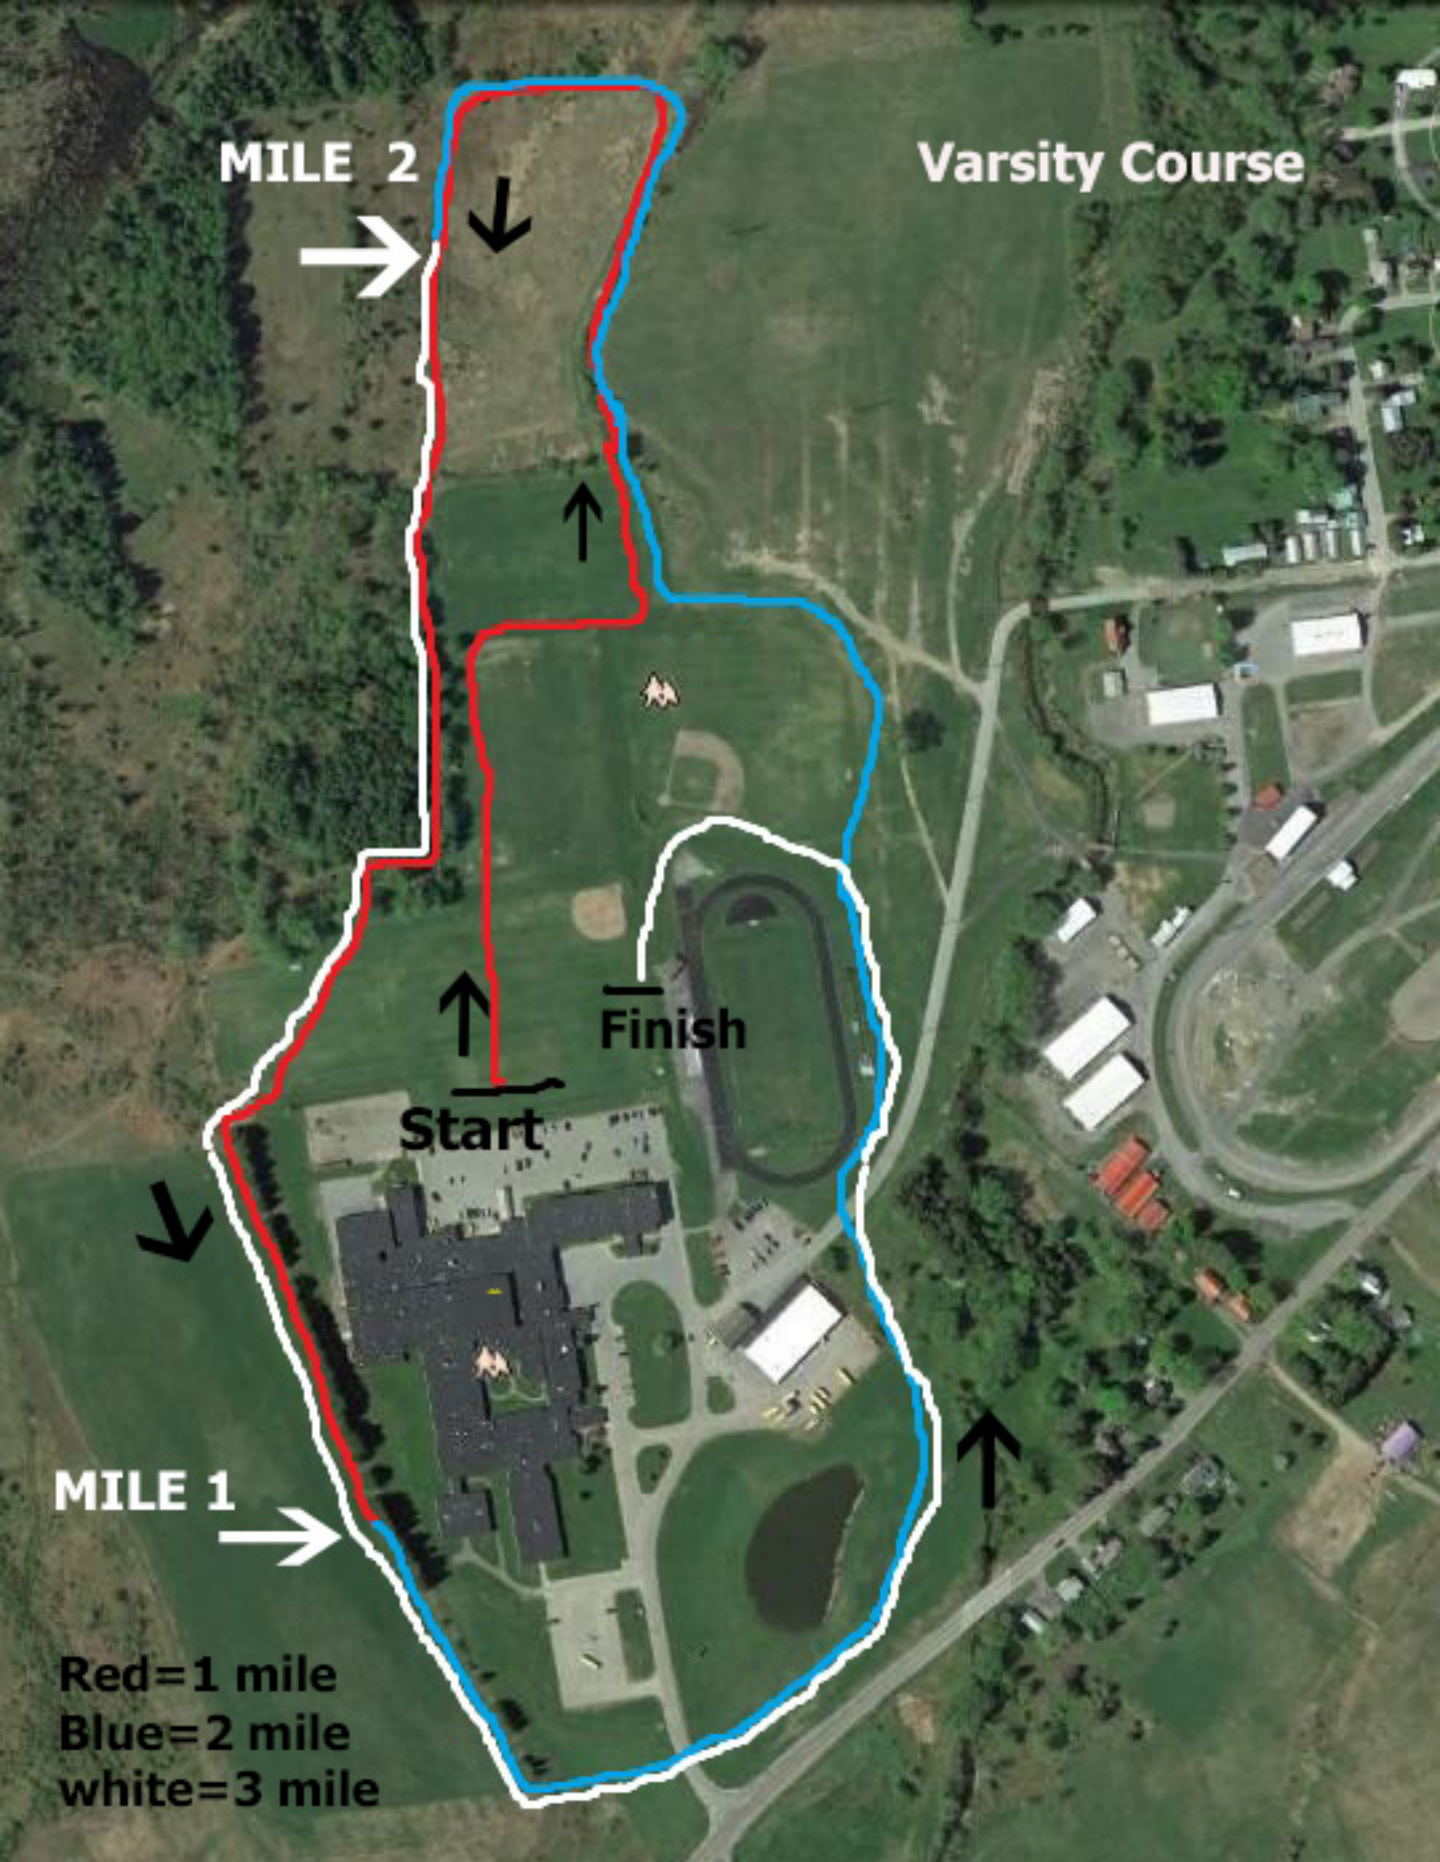

MILE 2

Varsity Course

Finish

Start

MILE 1

**Red=1 mile
Blue=2 mile
white=3 mile**

Modified Course

Start

Finish