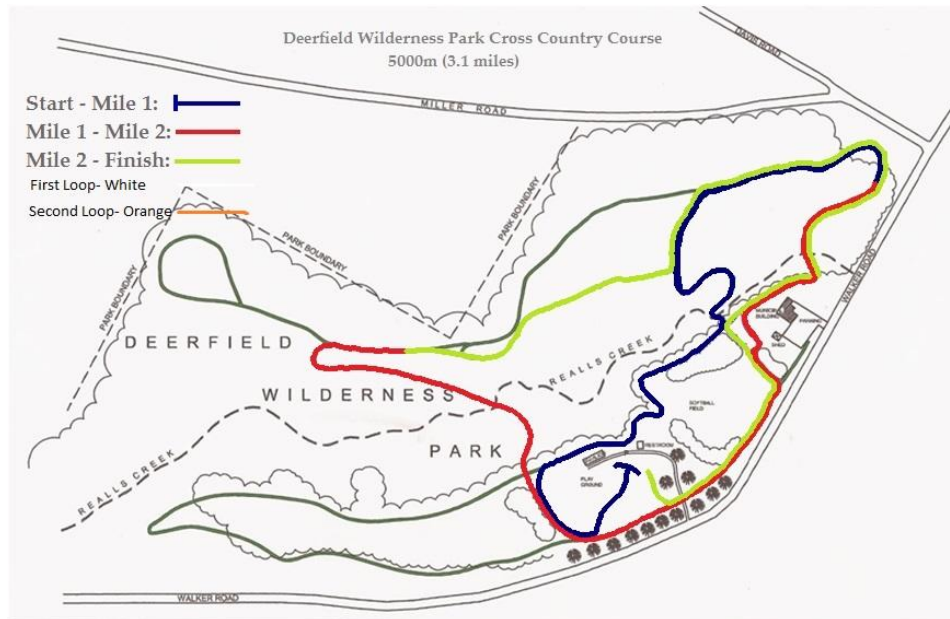

- By Thursday, October 5, 2023 online at <https://ny.milesplit.com/> (password protected)

Maps for Deerfield Wilderness Park

**Register
by: 10/3
using the
QR code**

**W'BORO
BOOSTERS
PRESENTS
1/2 MILE
KIDS FUN
RUN**