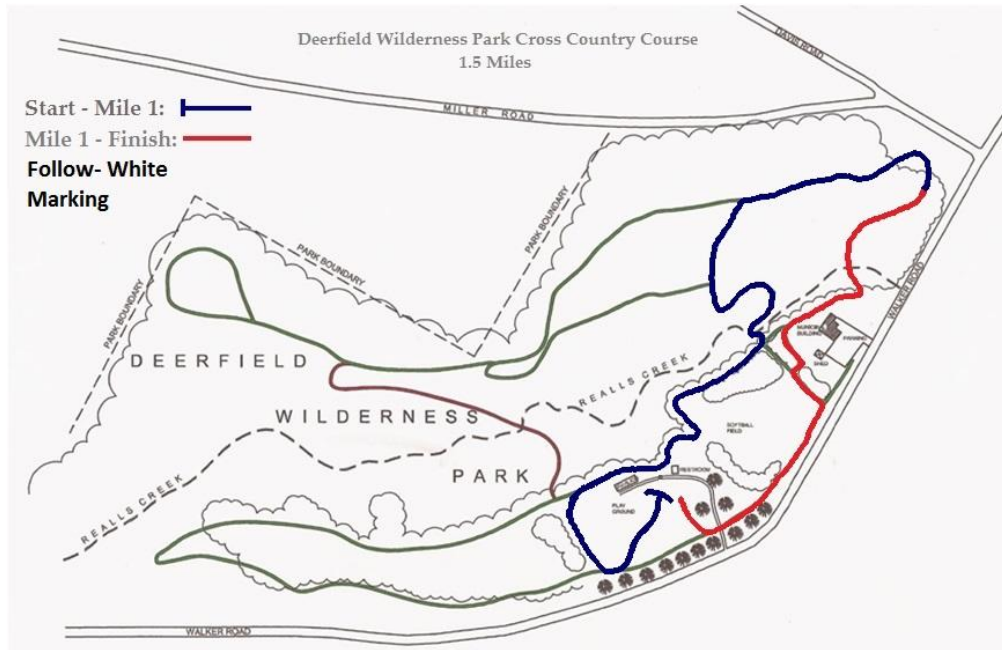

- By Thursday, October 5, 2023 online at <https://ny.milesplit.com/> (password protected)

Maps for Deerfield Wilderness Park

**Register
by: 10/3
using the
QR code**

**W'BORO
BOOSTERS
PRESENTS
1/2 MILE
KIDS FUN
RUN**